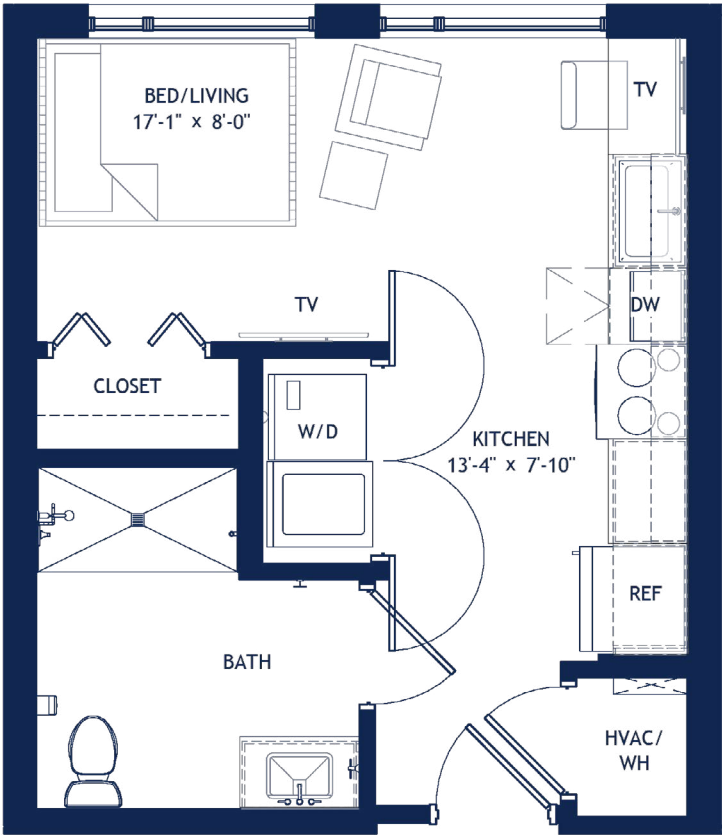

# The Smith

S1 | Studio | 400 sq. FT.

Notes:

---

---

---

---

---

# The Smith

S1A | Studio | 400 sq. FT.

Notes:

---

---

---

---

---