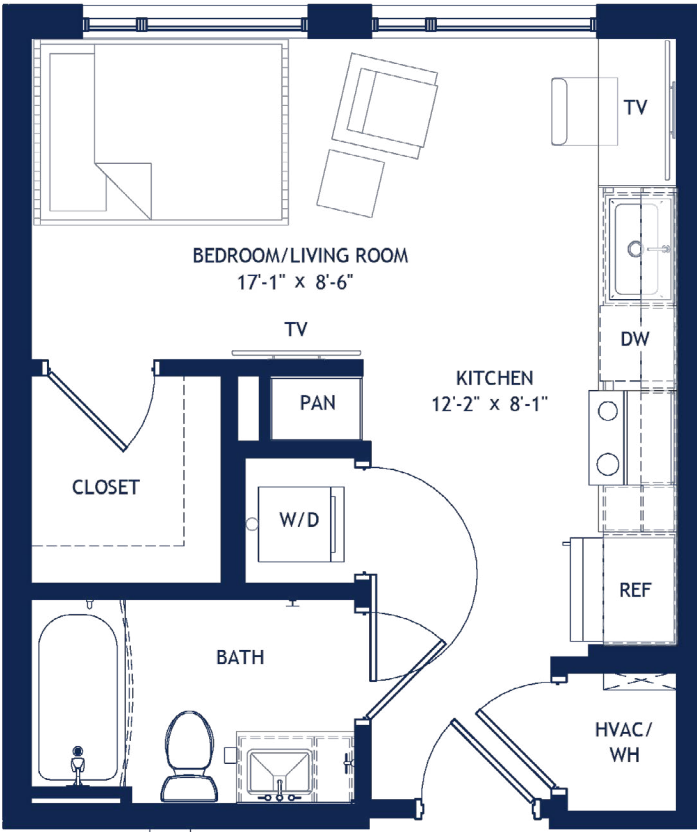

# The Smith

S1 | Studio | 400 sq. FT.

Notes:

---

---

---

---

---

# The Smith

S1A | Studio | 400 sq. FT.

Notes:

---

---

---

---

---