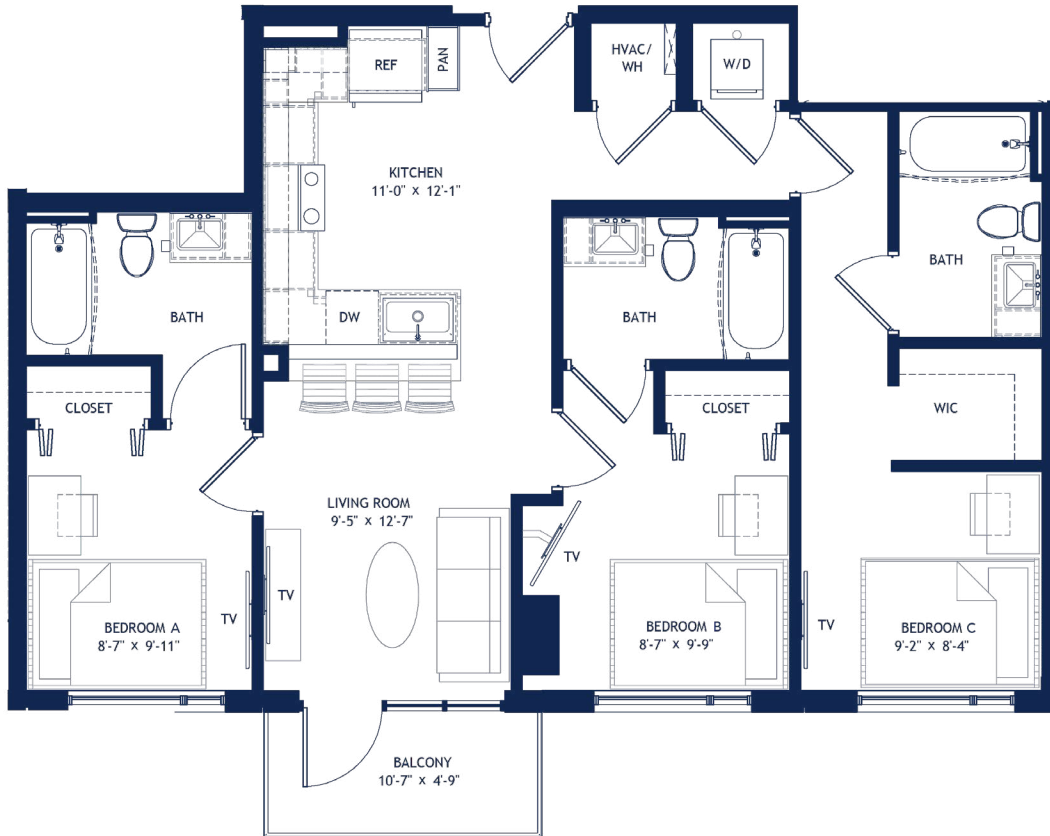

The Miller

C1 | 3 Bed x 3 Bath | 935 sq. FT.

A: _____ B: _____

C: _____

Notes: _____

The Miller

C1 | 3 Bed x 3 Bath | 935 sq. FT.

A: _____ B: _____

C: _____

Notes: _____