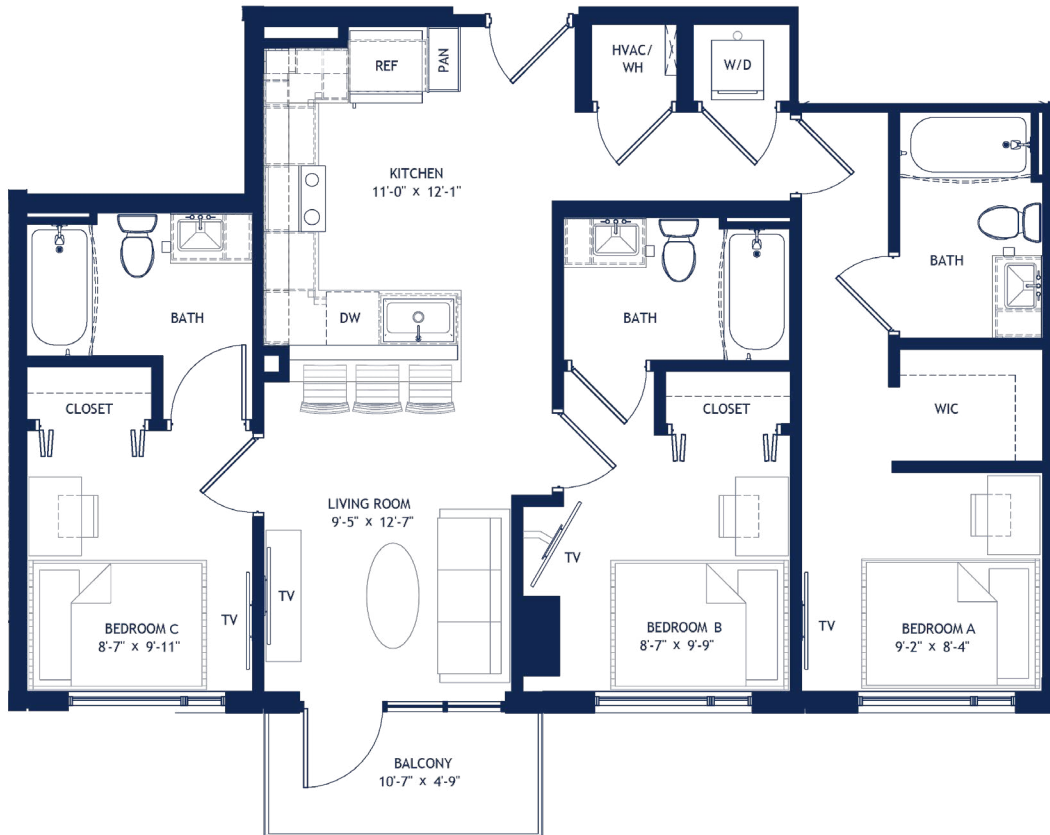

The Miller

C1 | 3 Bed x 3 Bath | 935 sq. FT.

A: _____ B: _____

C: _____

Notes: _____

The Miller

C1 | 3 Bed x 3 Bath | 935 sq. FT.

A: _____ B: _____

C: _____

Notes: _____
