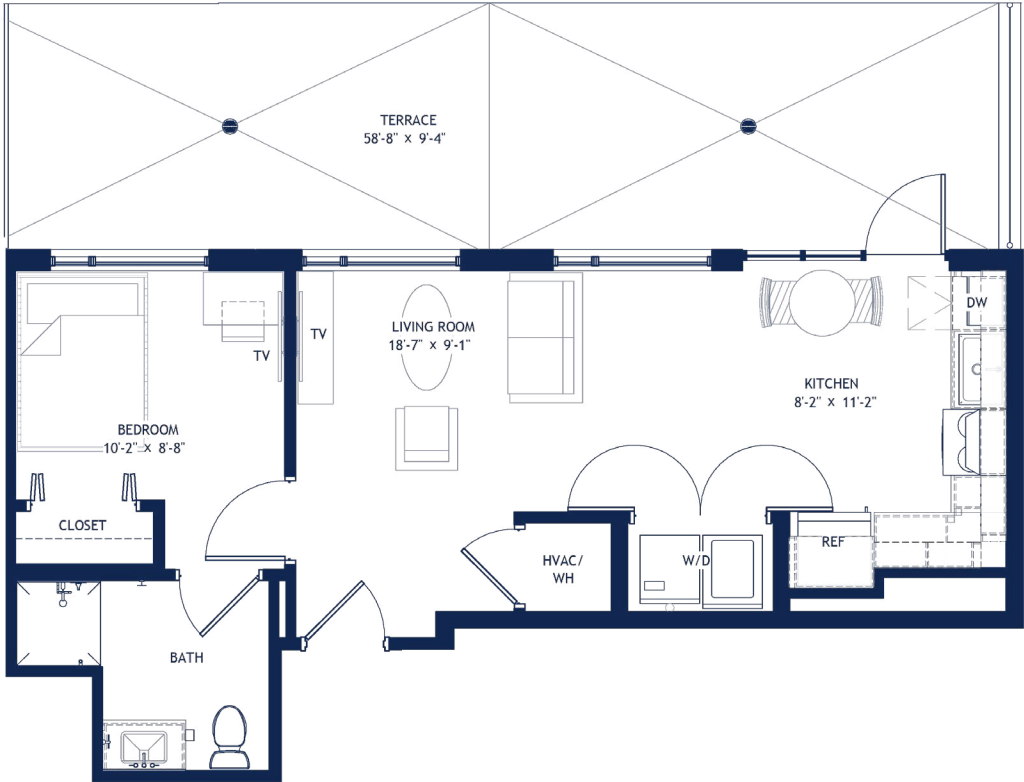

The Calvin

A1 | 1 Bed x 1 Bath | 580 sq. FT.

A:

Notes:

The Calvin

A1 | 1 Bed x 1 Bath | 580 sq. FT.

A: _____

Notes: _____
